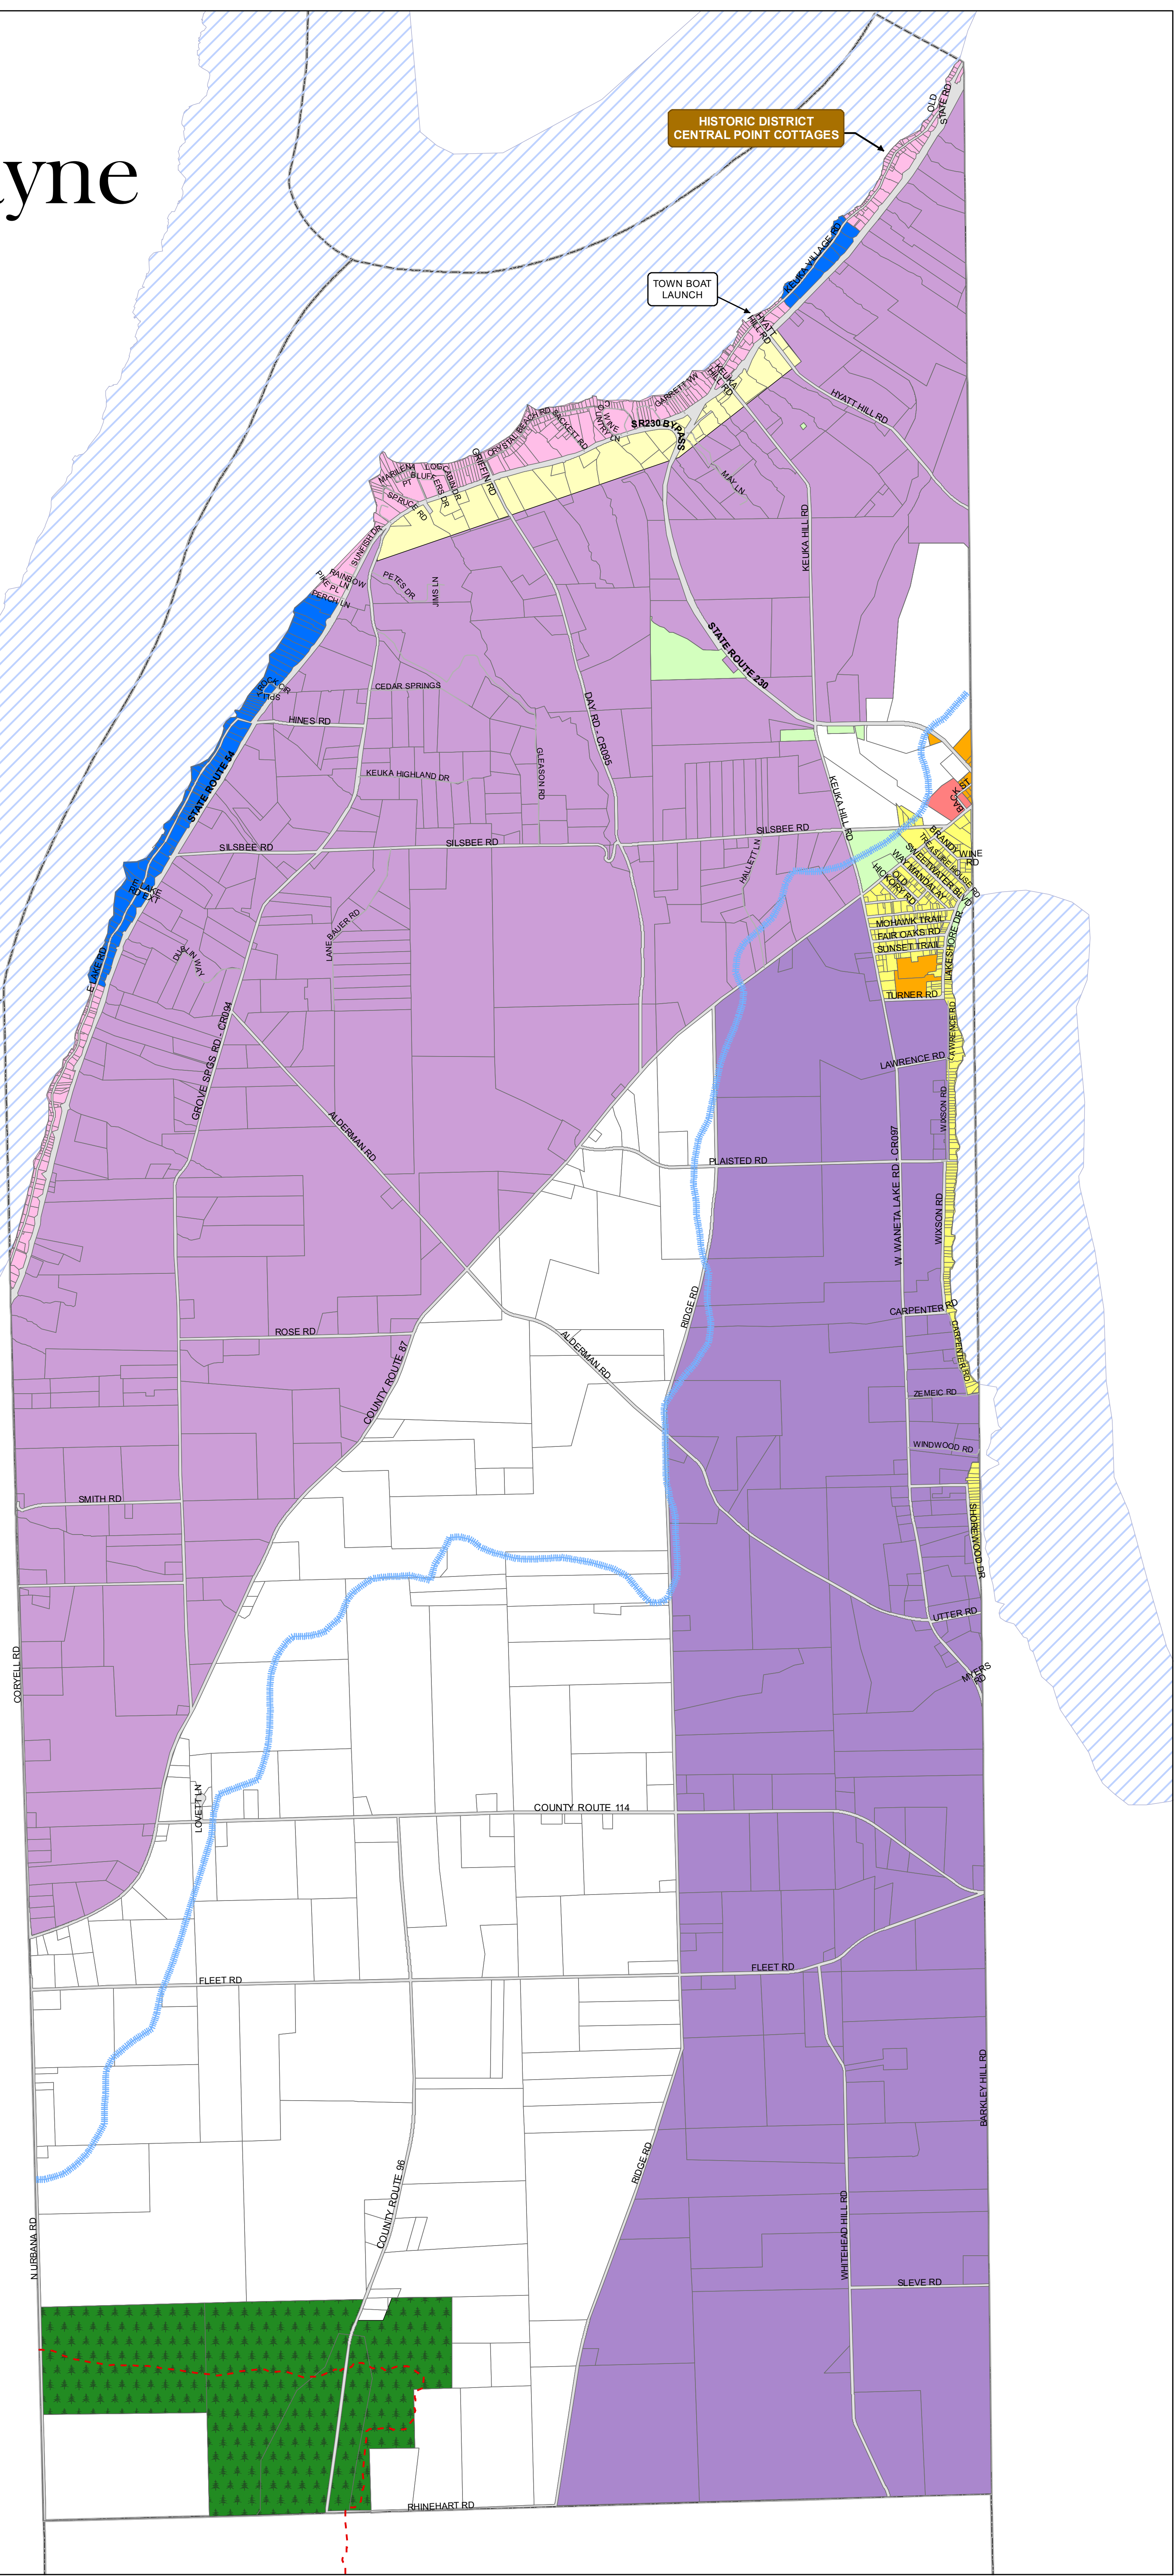

Town of Wayne

Zoning Districts

-  Agriculture
-  Hillside Conservation-1
-  Hillside Conservation-2
-  Lakeshore Residential-1
-  Lakeshore Residential-2
-  Lakeshore Residential-3
-  Industrial
-  Hamlet / Mixed Use
-  Corridor District
-  Municipal
-  Lakes
-  State Forest
-  Town Boundary
-  Watershed
-  Finger Lakes Trail

HISTORIC DISTRICT
CENTRAL POINT COTTAGES

TOWN BOAT
LAUNCH

Map VIII - 2

11/02/2018